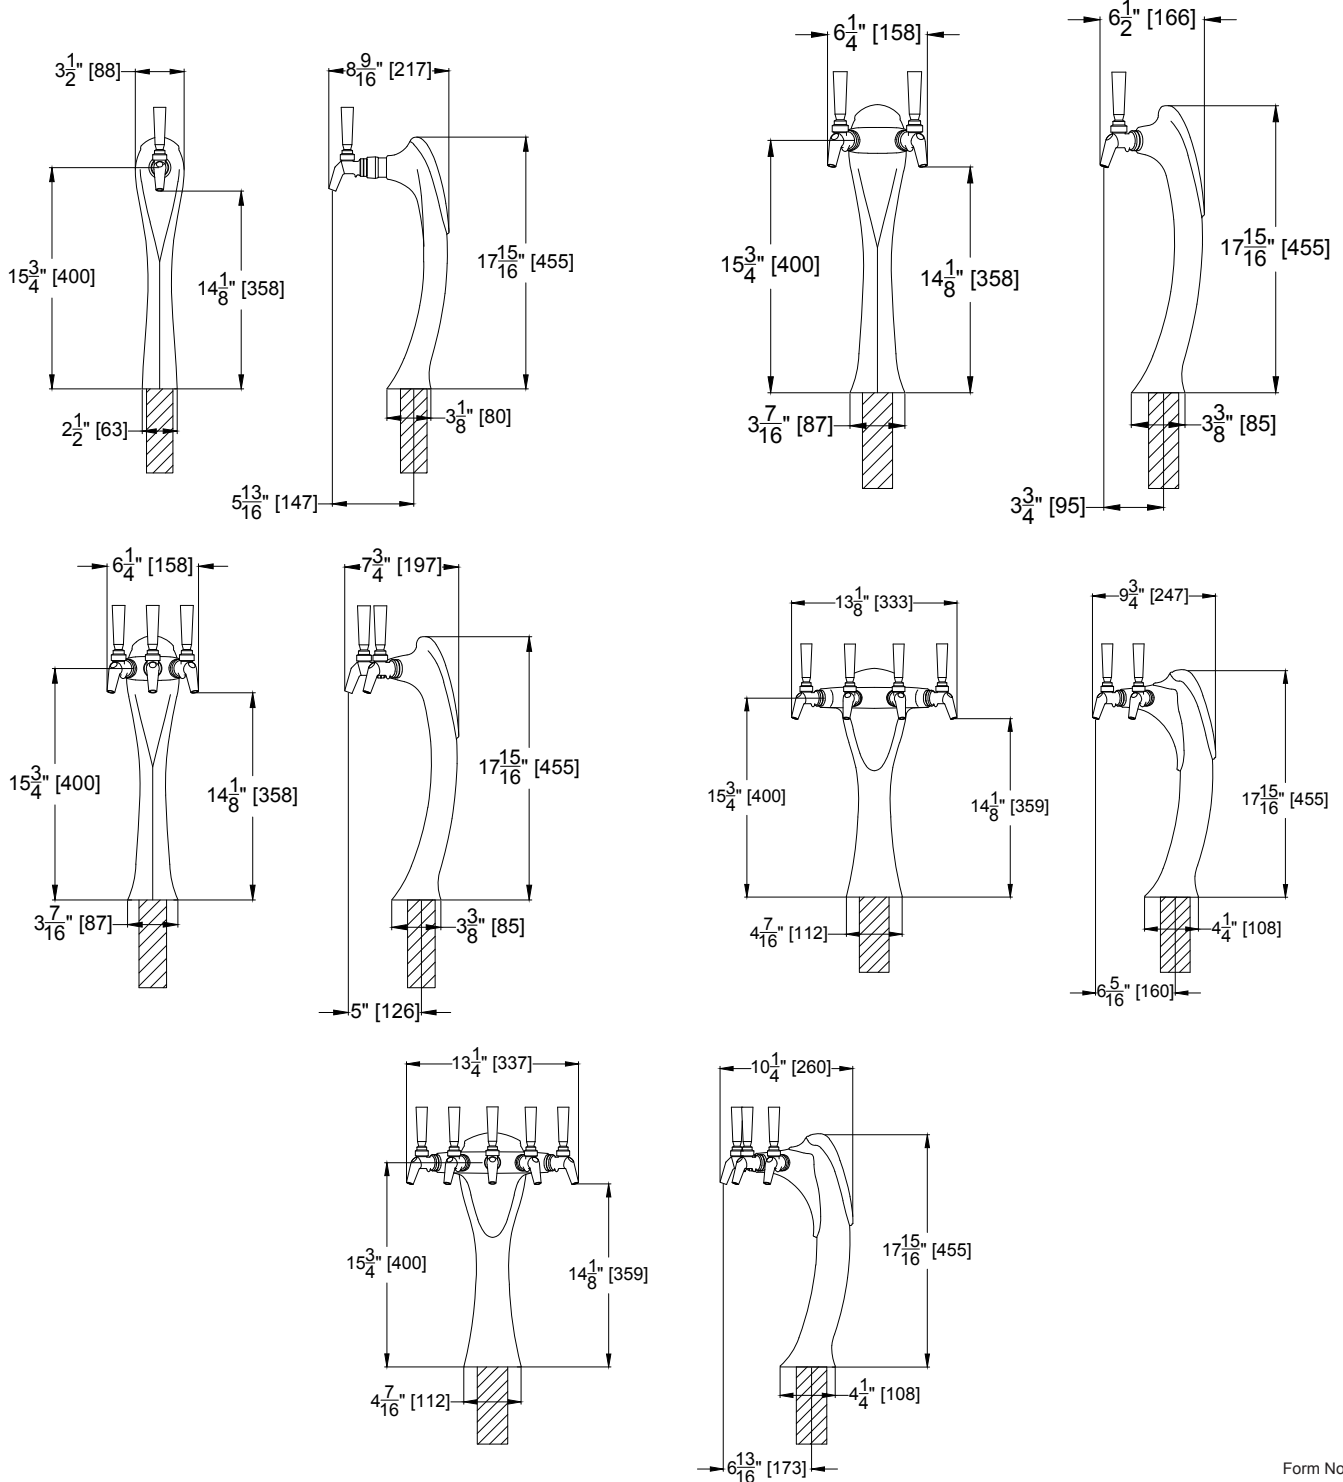

LOTUS TOWERS

4092-5B, LS-5B Shown

JOB
AREA
ITEM NO.
MODEL NO.

Models
4092-1B
4092-2B
4092-3B
4092-4B
4092-5B

Features

- All metal, polished chrome.
- Available with 1, 2, 3, 4 and 5 faucets.
- Includes NSF Listed 630SS Forward Sealing Faucets.
- Insulated restrictors engineered to site requirements.
- Faucet handles not included.
- Glycol cooled.

LOTUS TOWERS

POLISHED CHROME

MODEL NOS.	4092-1B	4092-2B	4092-3B	4092-4B	4092-5B
NUMBER OF FAUCETS	1	2	3	4	5
OVERALL HEIGHT	17-15/16" (455)	17-15/16" (455)	17-15/16" (455)	17-15/16" (455)	17-15/16" (455)
FAUCET HEIGHT	14-1/8" (358)	14-1/8" (358)	14-1/8" (358)	14-1/8" (358)	14-1/8" (358)

Form No. Z2403
Rev. 06.08.2015